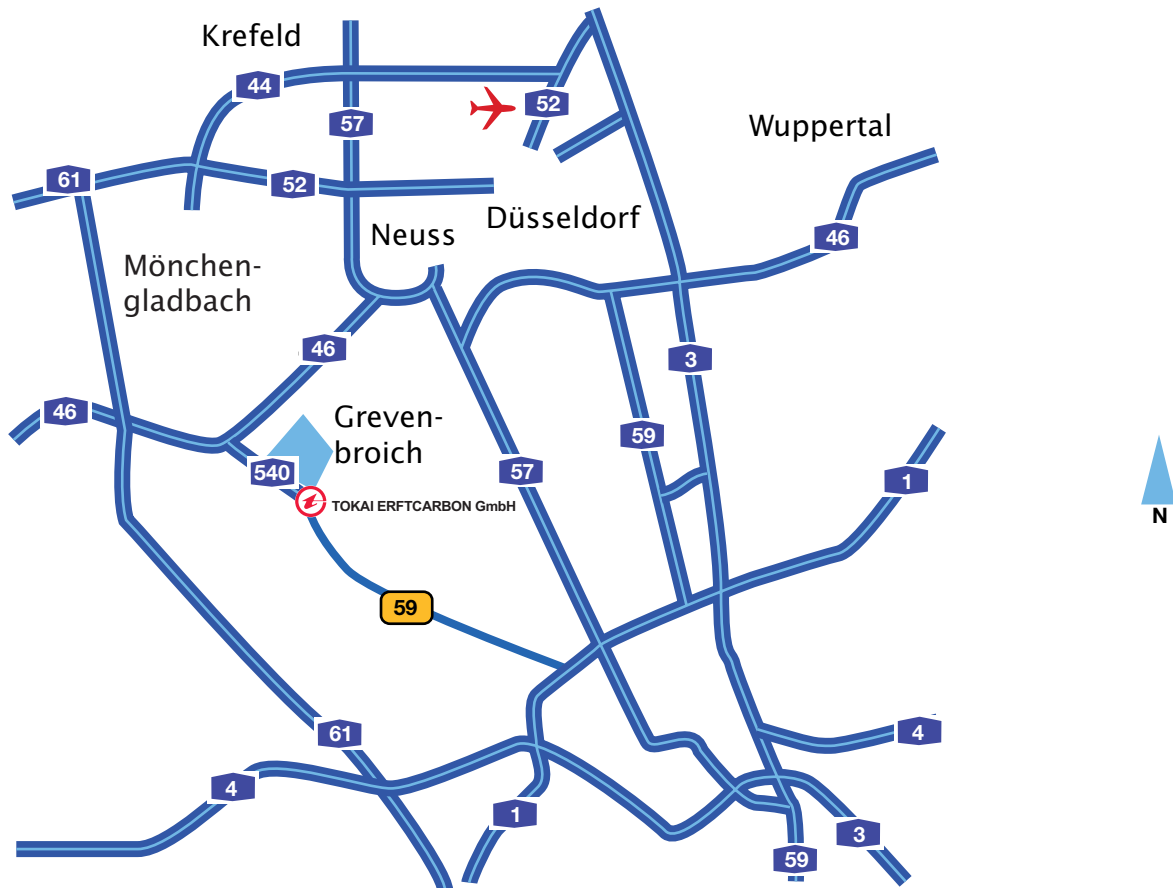

How to reach us!

How to reach TOKAI ERFTCARBON by car:

From Düsseldorf/Neuss

Take the Neuss motorway ring (A57) as far as the Neuss West exit, fork right in the direction of Aachen (A46). Take exit 12 „Jüchen/Rommerskirchen“, then left on to the A540 in the direction of Köln (Cologne)/Rommerskirchen. At the roundabout (with characteristic aluminium slabs) take the third exit Aluminiumstrasse) in the direction of Grevenbroich. After 500 metres you will see entrance (Einfahrt) no. 3, which leads directly to TOKAI ERFTCARBON.

From Cologne (Köln)

Leave the city and join the Cologne motorway ring (A1) as far as the Köln-Bocklemünd exit. Follow the B59 as far as Grevenbroich. At the roundabout (with characteristic aluminium slabs) take the second exit and drive along Aluminiumstrasse in the direction of Grevenbroich. After 500 metres you will see entrance no. 3, which leads directly to TOKAI ERFTCARBON.